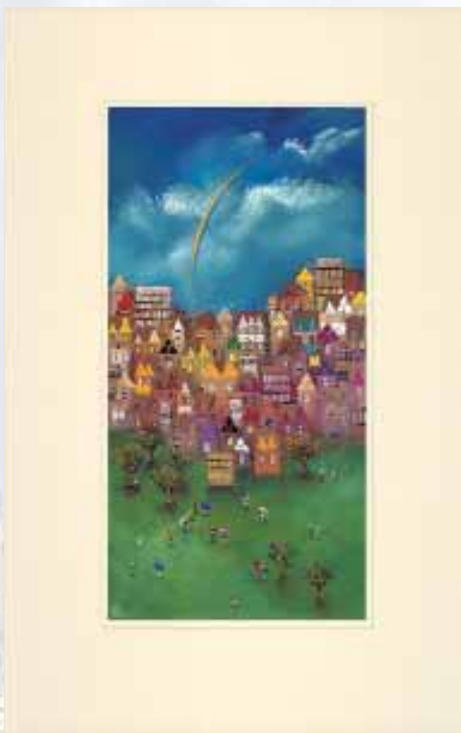

**Aero ~ LE 999GM (Above)**  
**& Ow-Zat! ~ LE 1012GM (Right)**  
Giclée on Paper  
Image Size: 14 x 7" 36 x 18 cm  
Edition: 225 Artist-Signed Copies  
Published Price Mounted : £68  
Please note price does not include frame

**Singing in the Rain ~ LE 1011GM**

Giclée on Paper

Image Size: 14 x 7" 36 x 18 cm

Edition: 225 Artist-Signed Copies

Published Price Mounted : £68

**Bill Tolley**

**Floating High ~ LE 836GM**

Giclée on Paper