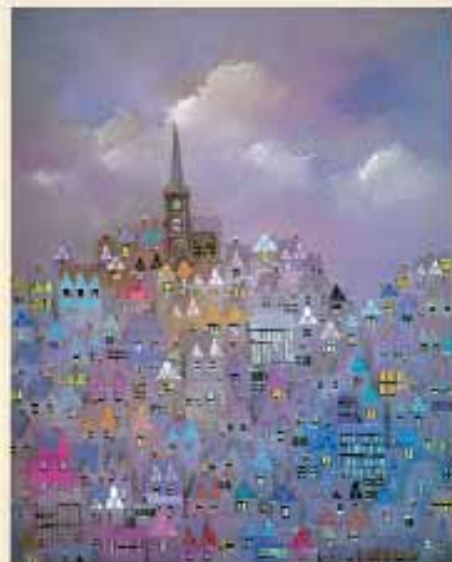

Roof Tops ~ LE 951GM

Giclée on Paper
Image Size: 13 x 11" 33 x 28 cm
Edition: 225 Artist-Signed Copies
Published Price Mounted : £84

On Par ~ LE 988GM

Giclée on Paper
Image Size: 14 x 7" 36 x 18 cm
Edition: 225 Artist-Signed Copies
Published Price Mounted : £68
Please note price does not include frame

Steeple Jack ~ LE 899GM

Giclée on Paper
Image Size: 17 1/2 x 14" 44 x 36 cm
Edition: 225 Artist-Signed Copies
Published Price Mounted : £112

Eleventh Man ~ LE 900GM

Giclée on Paper
Image Size: 14 x 7" 36 x 18 cm
Edition: 225 Artist-Signed Copies
Published Price Mounted : £68
Please note price does not include frame

Bill Tolley